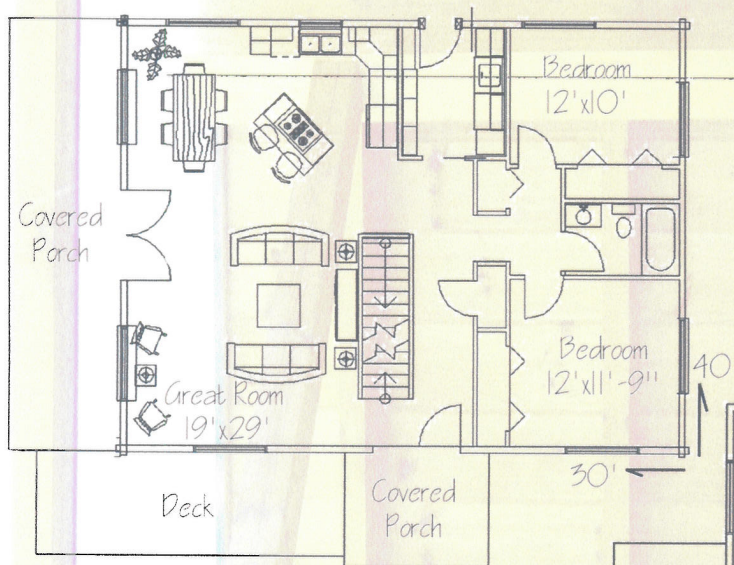

# The Winchester

First Floor  
1,200 Square Feet

Second Floor:  
703 Square Feet

The Winchester's spacious layout and double covered porch are a homeowner's dream.

1,903 Square Feet  
3 Bedrooms  
2 Full Baths