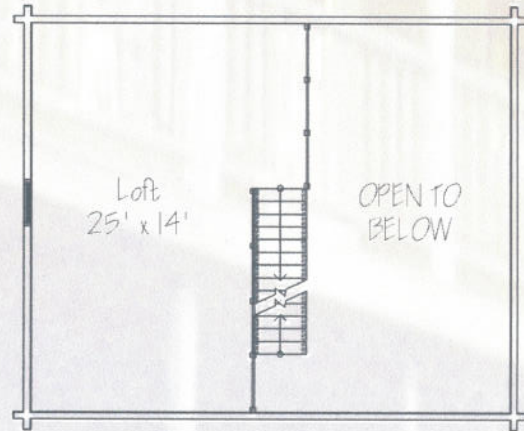

# Walker Creek

First Floor  
832 Square Feet

Loft  
210 Square Feet

This cozy, rustic home offers an open floor plan and a cozy loft area which could serve nicely as an extra bedroom or home office.

1,042 Square Feet  
1 Bedroom  
1 Bath