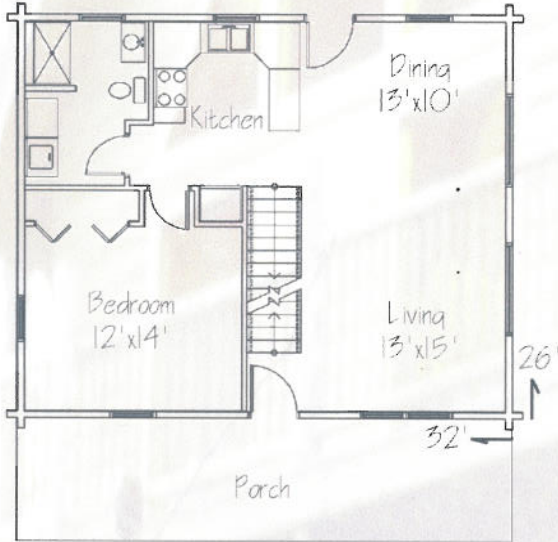

# Walker Creek

First Floor  
832 Square Feet

Loft  
210 Square Feet

This cozy, rustic home offers an open floor plan and a cozy loft area which could serve nicely as an extra bedroom or home office.

1,042 Square Feet  
1 Bedroom  
1 Bath