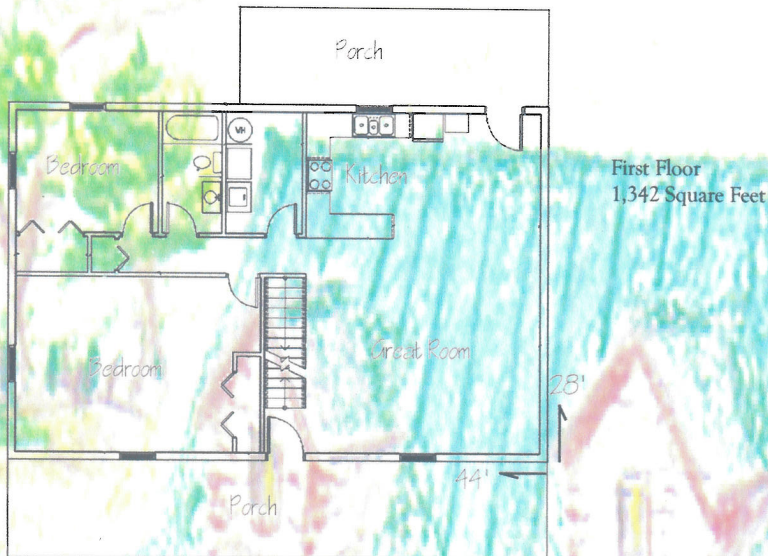

Somerset

Sit back and relax from a long day in the Somerset. Classic farmhouse style with ample living space and loft area.
1,946 Square Feet
3 Bedroom
2 Bath

www.turmanloghomes.com

Turman Log Homes, INC
5058 Sylvatus Hwy
Hillsville, VA 24343
(276) 766-0350