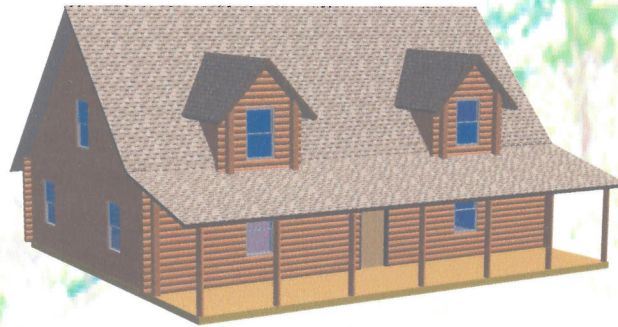

Somerset

Sit back and relax from a long day in the Somerset. Classic farmhouse style with ample living space and loft area.
1,946 Square Feet
3 Bedroom
2 Bath

www.turmanloghomes.com

Turman Log Homes, INC
5058 Sylvatus Hwy
Hillsville, VA 24343
(276) 766-0350