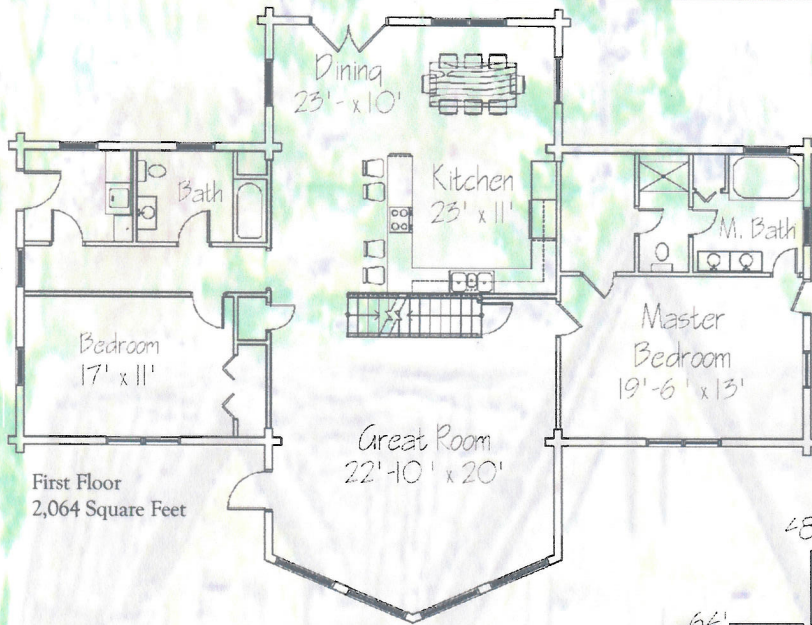

# Seneca

Large windows in the front and rear of this home provide scenic views, perfect for waterside or mountainous surroundings.

3,174 Square Feet

4 Bedroom

3 Bath

[www.turmanloghomes.com](http://www.turmanloghomes.com)