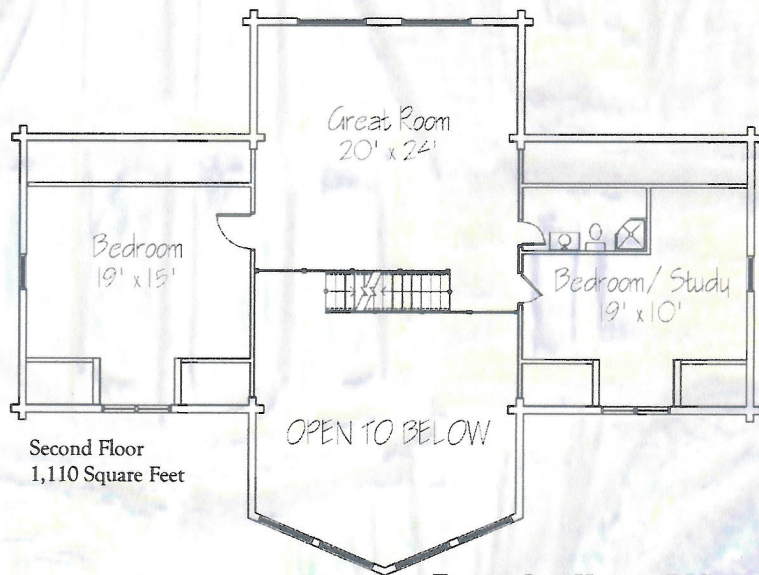

# Seneca

Large windows in the front and rear of this home provide scenic views, perfect for waterside or mountainous surroundings.

3,174 Square Feet

4 Bedroom

3 Bath

[www.turmanloghomes.com](http://www.turmanloghomes.com)