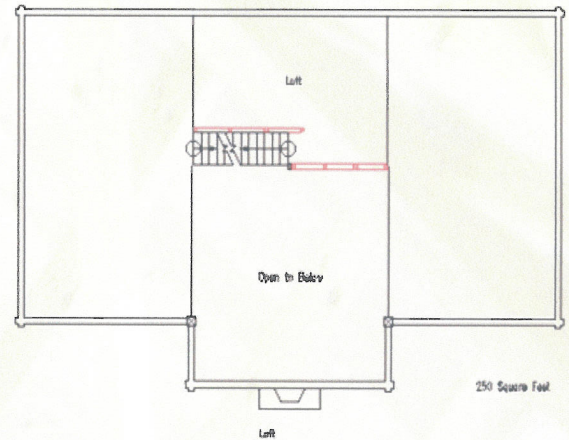

McClinton

One of our signature homes, The McClinton with its timber frame roof system over the gathering room, creates an inviting warm open feel. The custom timber frame porch adds a very distinctive look.

- 2010 Square Feet
- 3 Bedroom
- 2 Bath
- Loft

www.turmanloghom

Turman Log Homes, INC
 5058 Sylvatus Hwy
 Hillsville, VA 24343
 (276) 766-0350

Copyright Turman Log Homes 2006