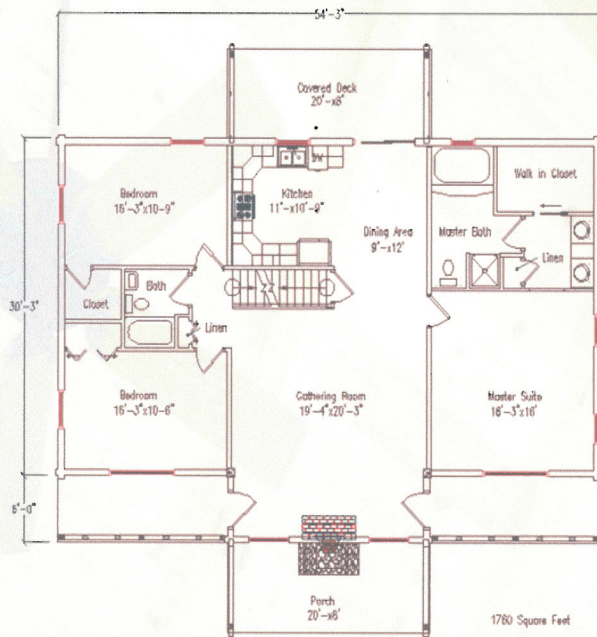

McClinton

One of our signature homes, The McClinton with its timber frame roof system over the gathering room, creates an inviting warm open feel. The custom timber frame porch adds a very distinctive look.

- 2010 Square Feet
- 3 Bedroom
- 2 Bath
- Loft

www.turmanloghom

Turman Log Homes, INC
 5058 Sylvatus Hwy
 Hillsville, VA 24343
 (276) 766-0350

Copyright Turman Log Homes 2006