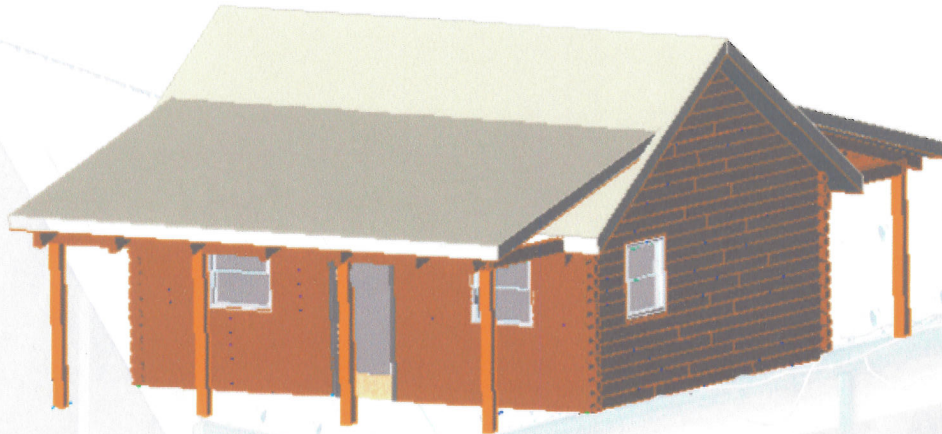

Little Reed

Recreational Cabin Series

With the open floor plan, The Little Reed is a very versatile rental cabin. Add fireplace and/or a whirlpool and you have a very therapeutic atmosphere. It features a full front and back porch to sit and enjoy the views.

480 Square Feet
1 Bedroom
1 Bath

COVERED PORCH

COVERED PORCH

www.turmanloghomes.com

Turman Log Homes, INC
5058 Sylvatus Hwy
Hillsville, VA 24343
(276) 766-0350

Copyright Turman Log Homes 2006