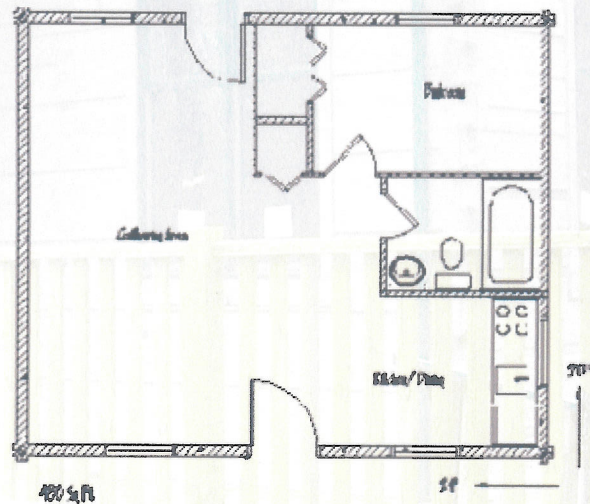

Little Reed

Recreational Cabin Series

With the open floor plan, The Little Reed is a very versatile rental cabin. Add fireplace and/or a whirlpool and you have a very therapeutic atmosphere. It features a full front and back porch to sit and enjoy the views.

480 Square Feet
1 Bedroom
1 Bath

COVERED PORCH

COVERED PORCH

www.turmanloghomes.com

Turman Log Homes, INC
5058 Sylvatus Hwy
Hillsville, VA 24343
(276) 766-0350

Copyright Turman Log Homes 2006