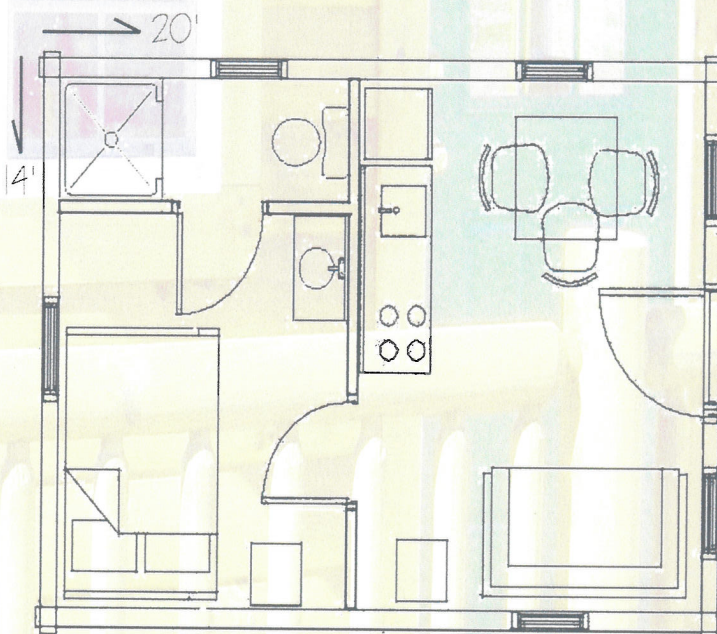

Little Creek

Recreational Cabin Series

This unique cabin is full of character, The Little Creek features all the amenities, including kitchenette space, private bedroom and bath. The timber frame porch and roof system adds to its charm.

280 Square Feet
1 Bedroom
1 Bath

280 Square Feet

www.turmanloghomes.com

Turman Log Homes, INC
5058 Sylvatus Hwy
Hillsville, VA 24343
(276) 766-0350

Copyright Turman Log Homes 2006