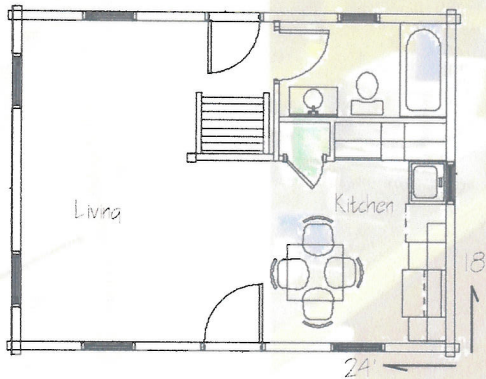

Indian Creek

Recreational Cabin Series

552 Square Feet

The Indian Creek is an inviting rustic cabin. It features a open floor plan with a sleeping loft and timber frame roof system.

552 Square Feet

Sleeping Loft