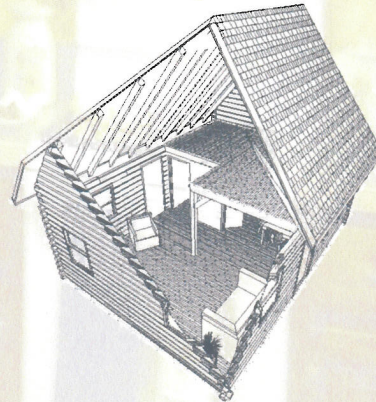

Indian Creek

Recreational Cabin Series

552 Square Feet

The Indian Creek is an inviting rustic cabin. It features a open floor plan with a sleeping loft and timber frame roof system.

552 Square Feet

Sleeping Loft