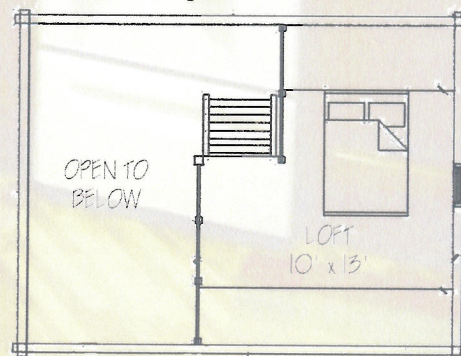

www.turmanloghomes.com

Turman Log Homes, INC
5058 Sylvatus Hwy
Hillsville, VA 24343
(276) 766-0350

Copyright Turman Log Homes 2006