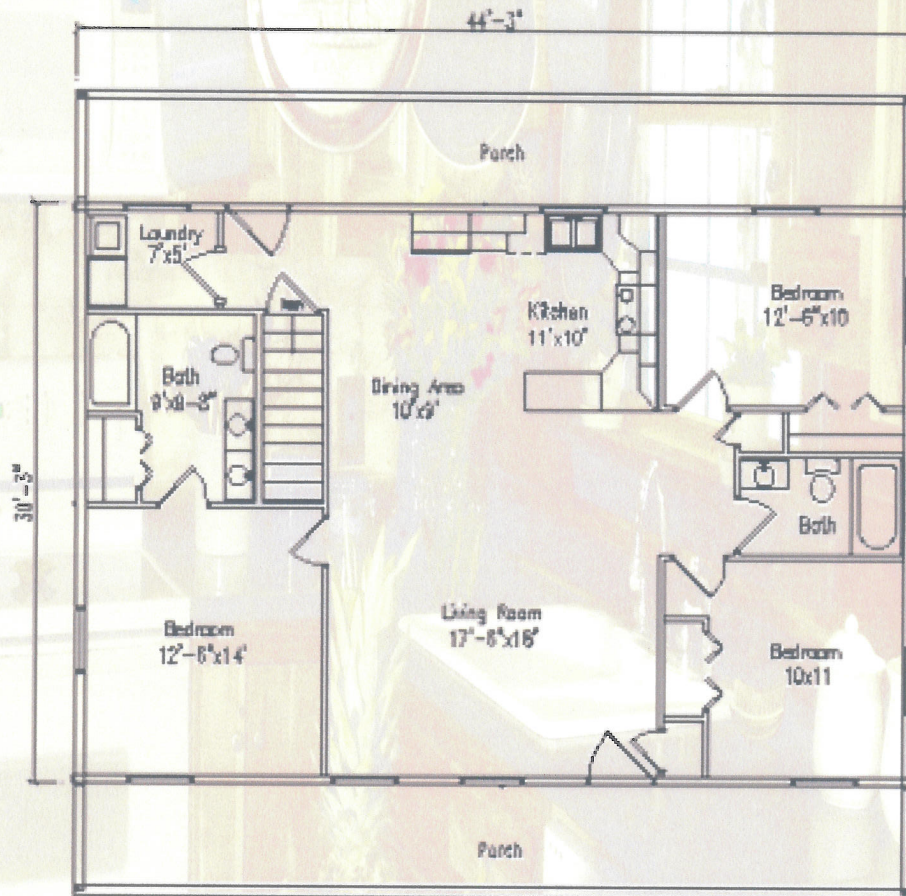

The Franklin

1320 Square Feet

Cozy ranch style home with open kitchen and living space

Optional cathedral ceiling available over living area

1,320 Square Feet

3 Bedroom

2 Bath

www.turmanloghomes.com