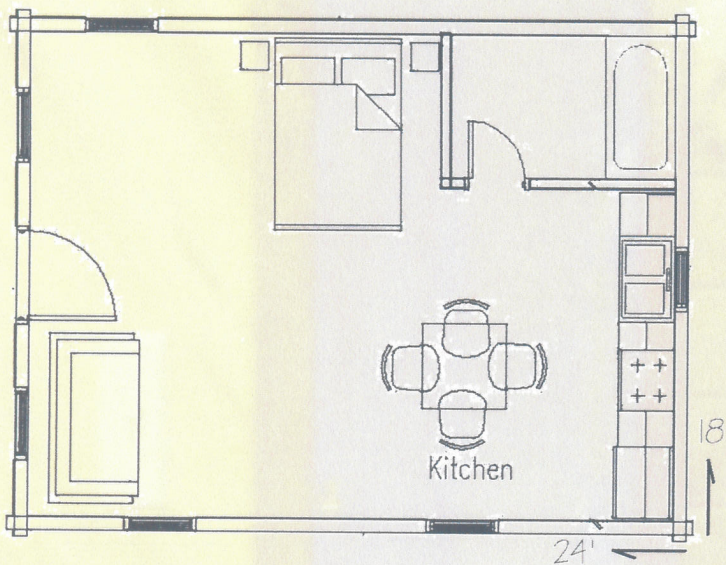

Falling Branch

Recreational Cabin Series

The Falling Branch with its charming timber frame front porch and optional timber frame roof system makes this one of our most appealing cabins.

432 Square Feet
1 Bath