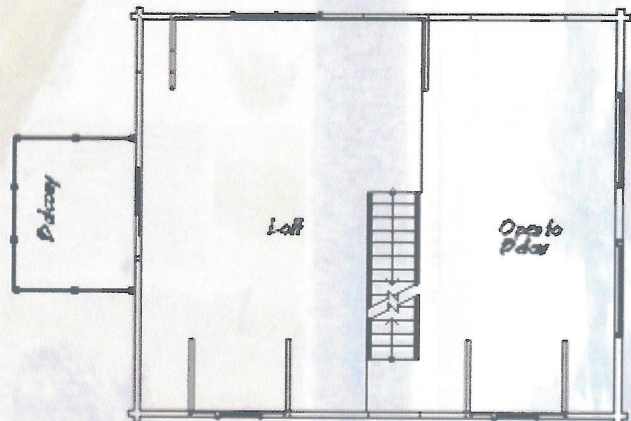

Delp Creek

Main Floor
793 Sq Ft

Imagine getting away for the weekend in this romantic cabin. The layout for the Delp Creek is perfect for those weekend get aways , hunting and fishing trips.

1,209 Square Feet

1 Bedroom

Sleeping Loft

1 Bath

Loft
416 Sq Ft

www.turmanloghomes.com

Turman Log Homes, INC
5058 Sylvatus Hwy
Hillsville, VA 24343
(276) 766-0350

Copyright Turman Log Homes 2006