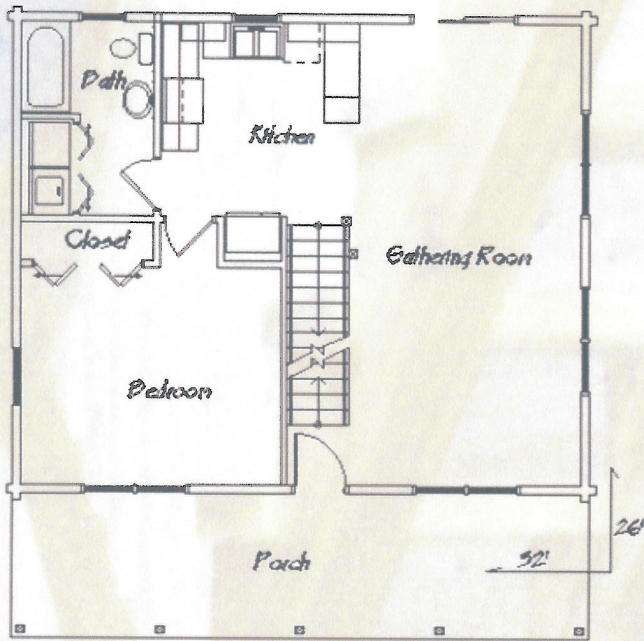

Delp Creek

Main Floor
793 Sq Ft

Imagine getting away for the weekend in this romantic cabin. The layout for the Delp Creek is perfect for those weekend get aways , hunting and fishing trips.

1,209 Square Feet

1 Bedroom

Sleeping Loft

1 Bath

Loft
416 Sq Ft

www.turmanloghomes.com

Turman Log Homes, INC
5058 Sylvatus Hwy
Hillsville, VA 24343
(276) 766-0350

Copyright Turman Log Homes 2006