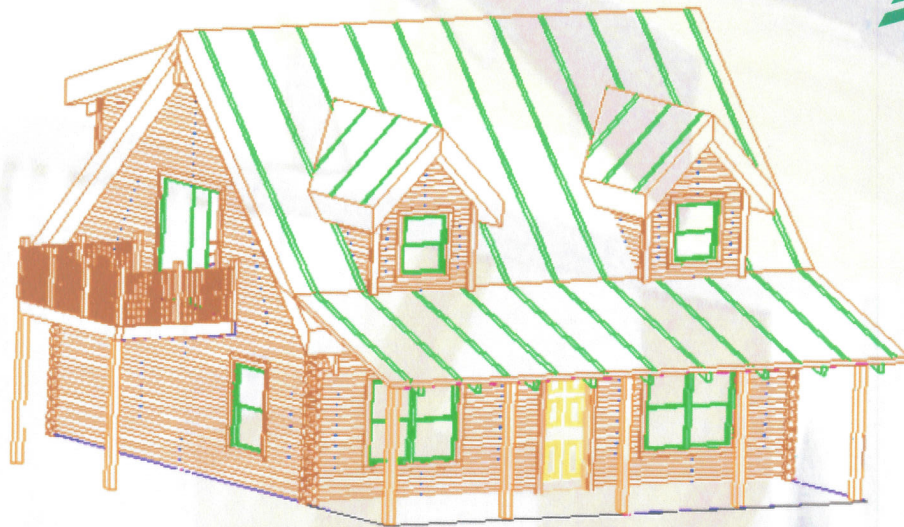

Delp Creek

Main Floor
793 Sq Ft

Imagine getting away for the weekend in this romantic cabin. The layout for the Delp Creek is perfect for those weekend get aways , hunting and fishing trips.

1,209 Square Feet

1 Bedroom

Sleeping Loft

1 Bath

Loft
416 Sq Ft

www.turmanloghomes.com

Turman Log Homes, INC
5058 Sylvatus Hwy
Hillsville, VA 24343
(276) 766-0350

Copyright Turman Log Homes 2006