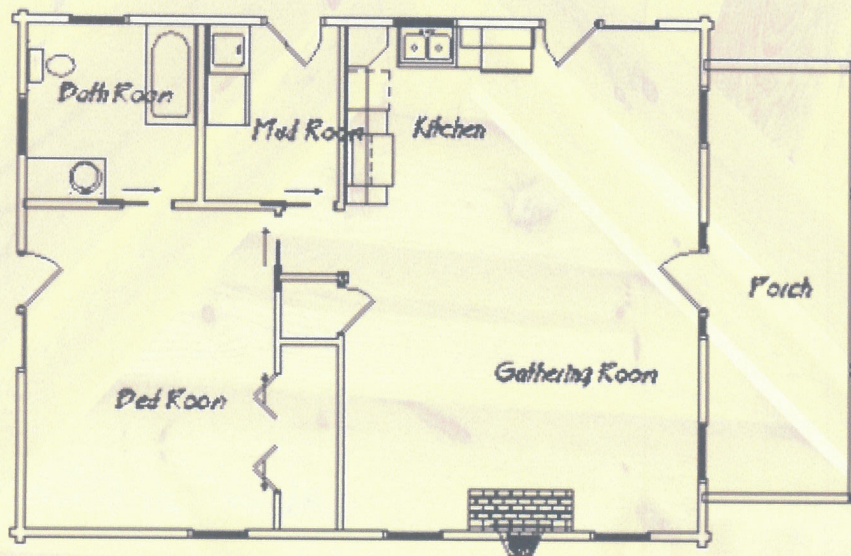

Burkes Fork

Main Floor
910 Sq Ft

The Burkes Fork is the perfect cabin for a mountain or beach retreat. It features a large gathering room and a mudroom. One of our most popular rental units.

910 Square Feet
1 Bedroom
1 Bath