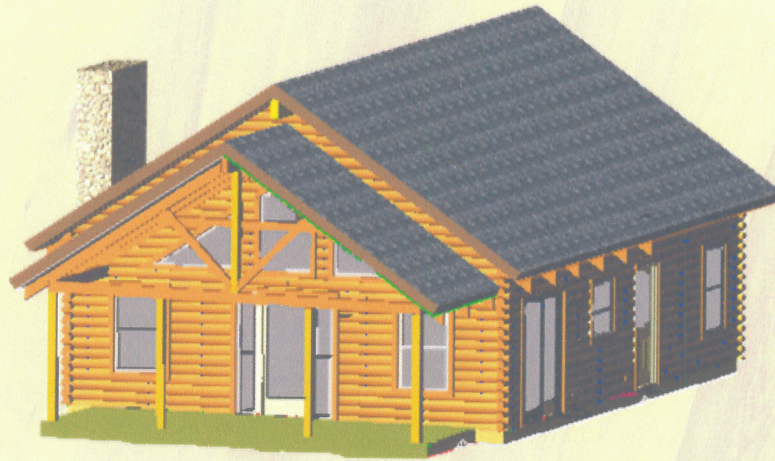

Burkes Fork

Main Floor
910 Sq Ft

The Burkes Fork is the perfect cabin for a mountain or beach retreat. It features a large gathering room and a mudroom. One of our most popular rental units.

910 Square Feet
1 Bedroom
1 Bath